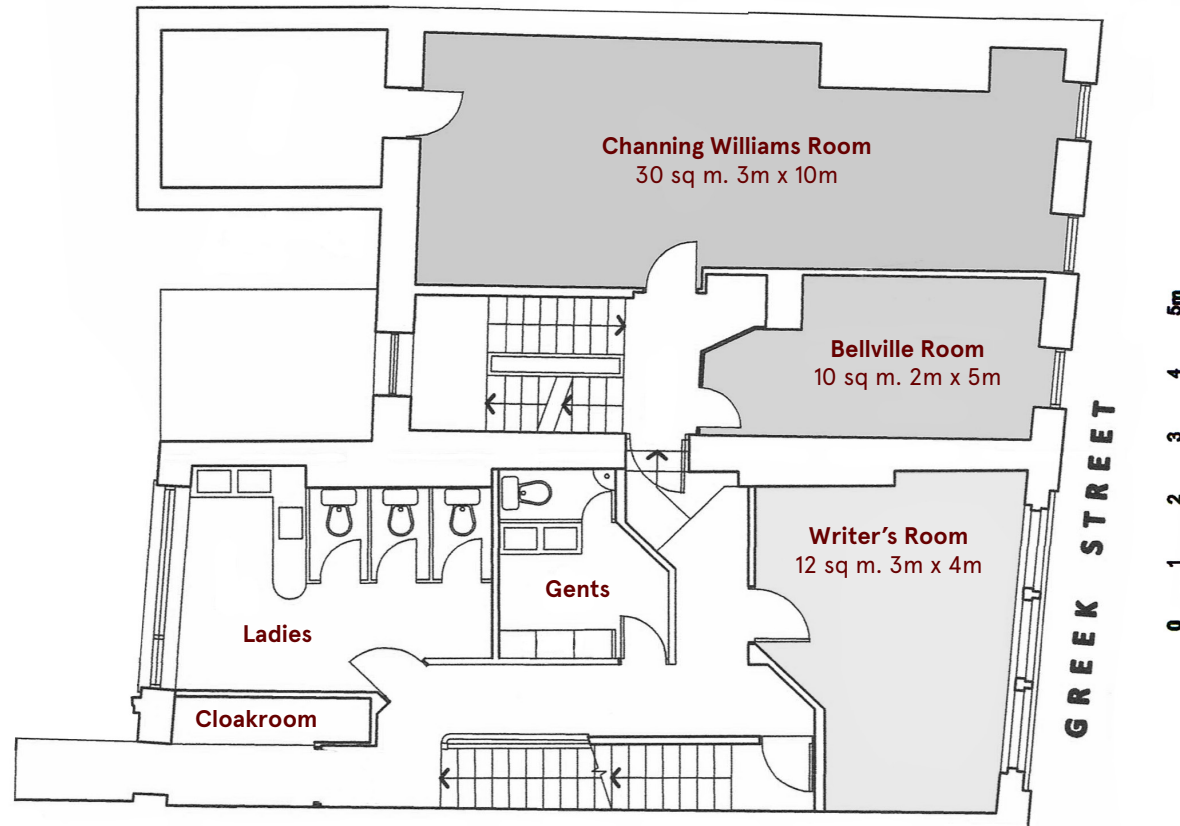

THE UNION - FIRST FLOOR

Studio Event Space

100 sq m. 20m x 5m. Capacity 150 standing, 100 sit down. High speed broadband. Access to private roof terrace available. Access to additional rooms on same floor (Library Room, Dining Room). Total capacity of whole of first floor (Studio, Library, Dining Room: 220). Air conditioned.

Dining Room

60 sq m. 5m x 10m. Capacity 60 standing, 60 sit down (5 round tables of 12 persons each). High speed broadband. Air conditioned.

Address

The Union Club, 50 Greek Street,
London W1D 4EQ

Library Room

16 sq m. 4m x 4m. High speed broadband. Capacity 10 for meetings or private dining.

Contact

Telephone: 0207 734 4113
Email: bookings@unionclub.co.uk
Email: events@unionclub.co.uk

Roof Terrace

20 sq m. 4m x 5m. High speed broadband. 40 standing or 25 sit down. Smoking area. Only available in conjunction with other spaces.

Website

www.unionclub.co.uk

The Union

THE UNION - SECOND FLOOR

Channing Williams Room

30 sq m. 3m x 10m Capacity 30 for reception, 20 private dining, 20 meetings. High speed broadband. 42 inch plasma AV screen. Air conditioned.