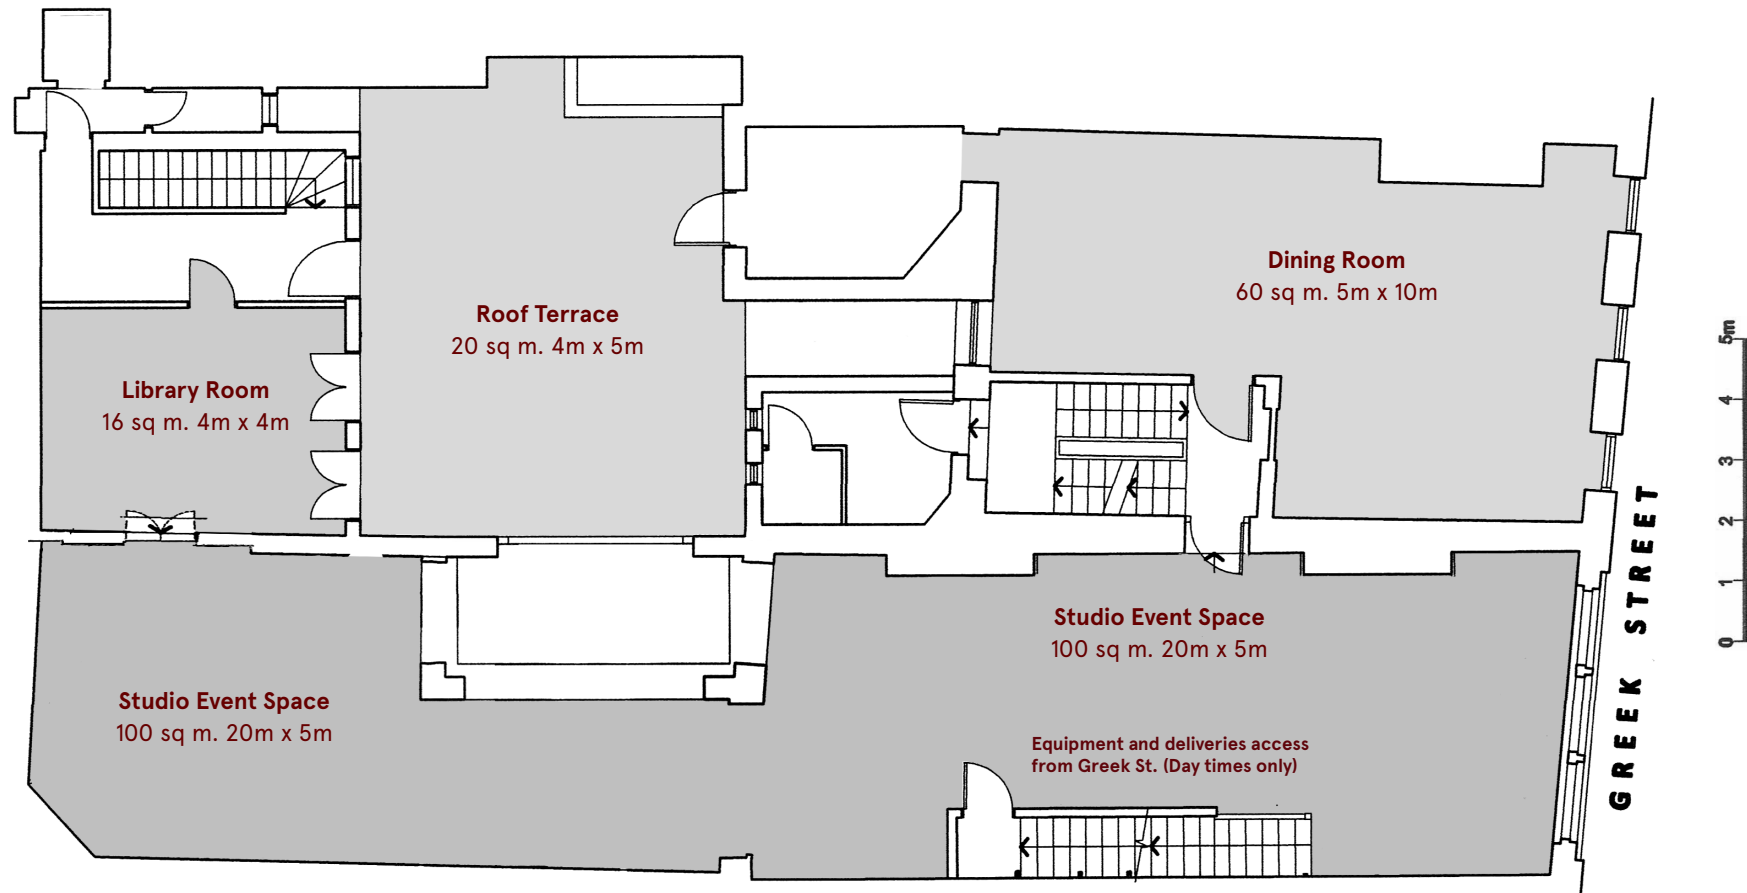

THE UNION - FIRST FLOOR

Studio Event Space

100 sq m. 20m x 5m. Capacity 150 standing, 100 sit down. High speed broadband. Access to private roof terrace available. Access to additional rooms on same floor (Library Room, Dining Room). Total capacity of whole of first floor (Studio, Library, Dining Room: 220). Air conditioned.

Dining Room

60 sq m. 5m x 10m. Capacity 60 standing, 60 sit down (5 round tables of 12 persons each). High speed broadband. Air conditioned.

Address

The Union Club, 50 Greek Street,
London W1D 4EQ

Library Room

16 sq m. 4m x 4m. High speed broadband. Capacity 10 for meetings or private dining.

Contact

Telephone: 0207 734 4113
Email: bookings@unionclub.co.uk
Email: events@unionclub.co.uk

Roof Terrace

20 sq m. 4m x 5m. High speed broadband. 40 standing or 25 sit down. Smoking area. Only available in conjunction with other spaces.

Website

www.unionclub.co.uk

The Union

THE UNION - SECOND FLOOR

Channing Williams Room

30 sq m. 3m x 10m Capacity 30 for reception, 20 private dining, 20 meetings. High speed broadband. 42 inch plasma AV screen. Air conditioned.